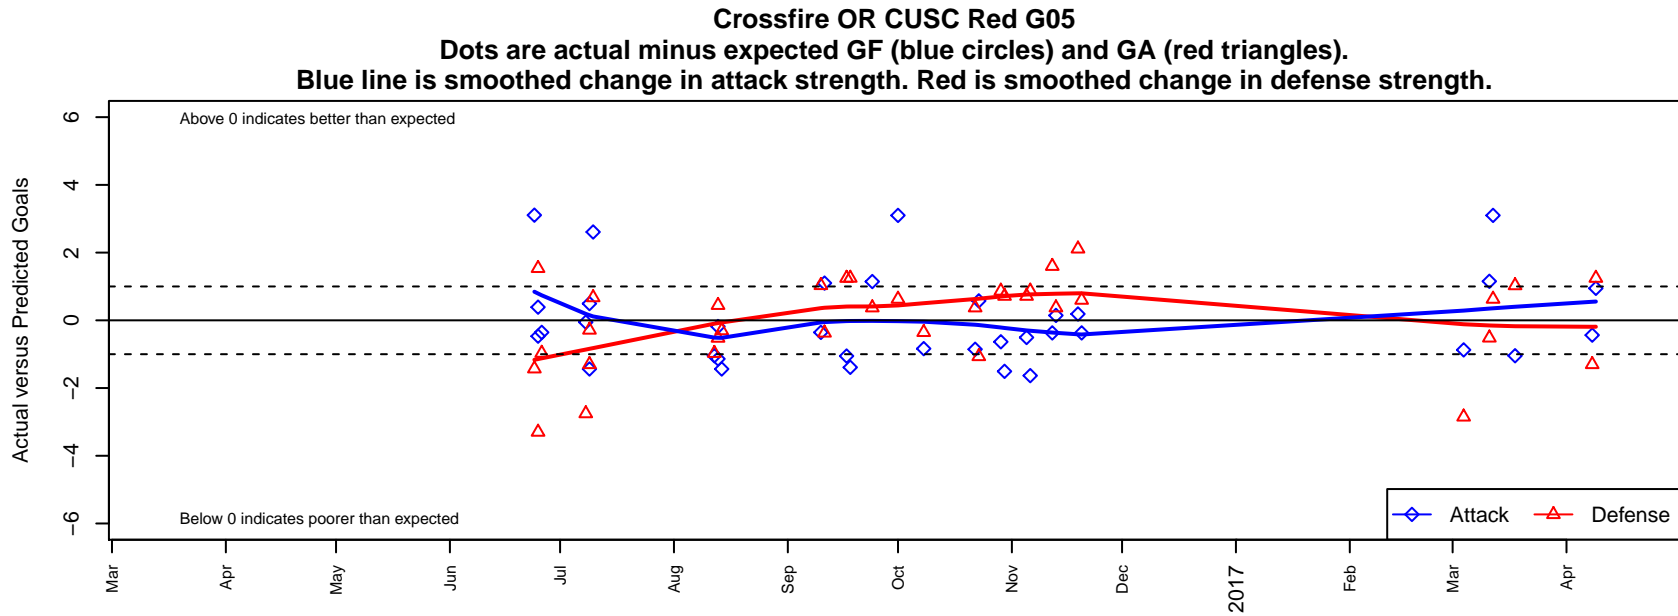

Crossfire OR CUSC Red G05

Crossfire Oregon
 Clackamas, OR
 G05 total strength=693
 attack=0.71 defense=0.68
 fall league = PTT G05 Div 1 White
 spr league = Spr OYS G05 Div 1 White
 notes= Hunt 2016

alt names used:
 CUSC 05G Red Hunt
 CUSC RED
 CUSC RED (OR)
 CUSC Red G05
 CUSC 05G Red Hunt
 CUSC 05G Red Hunt

**attack and defense variance (black dot)
relative to other teams
and top 10 in region**

**attack and defense rating
relative to others at age
and all opponents in last 13 months**

Performance relative to 13 month average