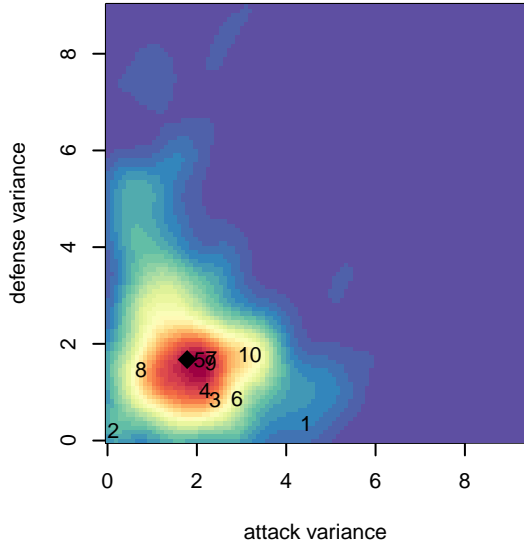

Crossfire OR CUSC Red G05

Crossfire Oregon
 Clackamas, OR
 G05 total strength=693
 attack=0.71 defense=0.68
 fall league = PTT G05 Div 1 White
 spr league = Spr OYS G05 Div 1 White
 notes= Hunt 2016

alt names used:
 CUSC 05G Red Hunt
 CUSC RED
 CUSC RED (OR)
 CUSC Red G05
 CUSC 05G Red Hunt
 CUSC 05G Red Hunt

**attack and defense variance (black dot)
relative to other teams
and top 10 in region**

**attack and defense rating
relative to others at age
and all opponents in last 13 months**

Performance relative to 13 month average