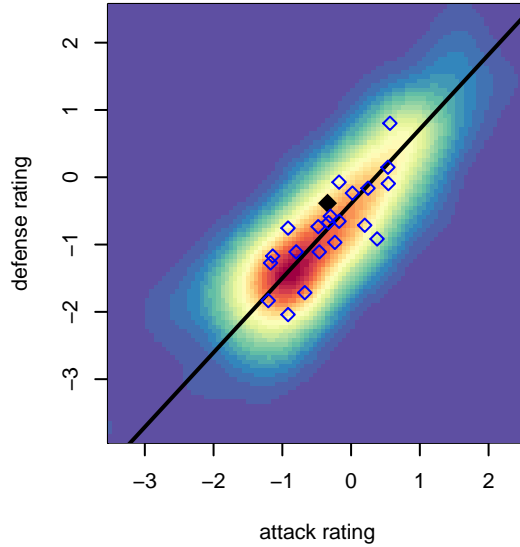

Crossfire OR CUSC Red G05

Crossfire Oregon
 Clackamas, OR
 G05 total strength=693
 attack=0.71 defense=0.68
 fall league = PTT G05 Div 1 White
 spr league = Spr OYS G05 Div 1 White
 notes= Hunt 2016

alt names used:
 CUSC 05G Red Hunt
 CUSC RED
 CUSC RED (OR)
 CUSC Red G05
 CUSC 05G Red Hunt
 CUSC 05G Red Hunt

**attack and defense variance (black dot)
relative to other teams
and top 10 in region**

**attack and defense rating
relative to others at age
and all opponents in last 13 months**

Performance relative to 13 month average