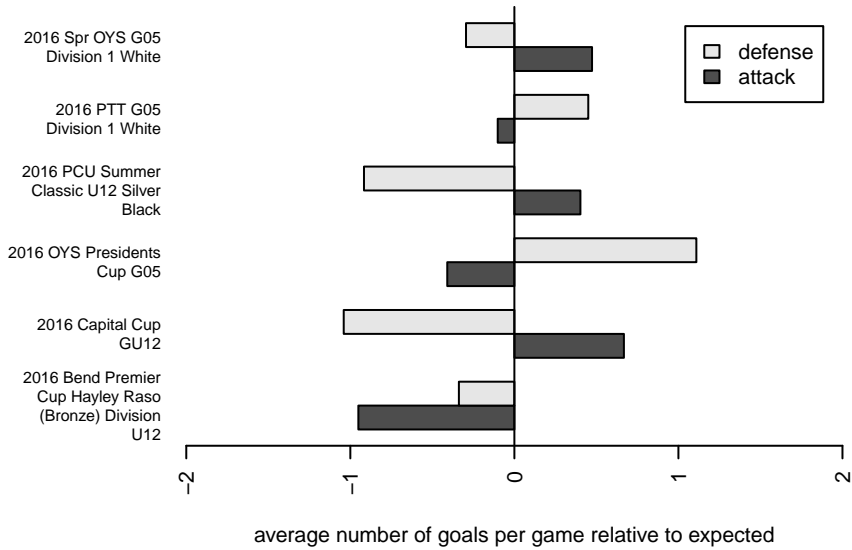

Crossfire OR CUSC Red G05

Crossfire Oregon
 Clackamas, OR
 G05 total strength=693
 attack=0.71 defense=0.68
 fall league = PTT G05 Div 1 White
 spr league = Spr OYS G05 Div 1 White
 notes= Hunt 2016

alt names used:
 CUSC 05G Red Hunt
 CUSC RED
 CUSC RED (OR)
 CUSC Red G05
 CUSC 05G Red Hunt
 CUSC 05G Red Hunt

Venues played:
 2016 Capital Cup GU12
 2016 PCU Summer Classic U12 Silver Black
 2016 Bend Premier Cup Hayley Raso (Bronze)
 2016 PTT G05 Division 1 White
 2016 OYS Presidents Cup G05
 2016 Spr OYS G05 Division 1 White

**attack and defense variance (black dot)
relative to other teams
and top 10 in region**

**attack and defense rating
relative to others at age
and all opponents in last 13 months**

Performance relative to 13 month average