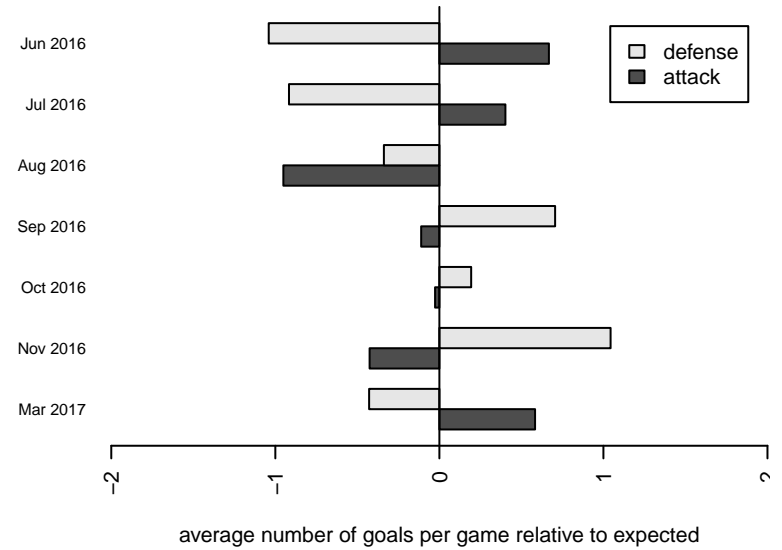

Performance relative to 13 month average