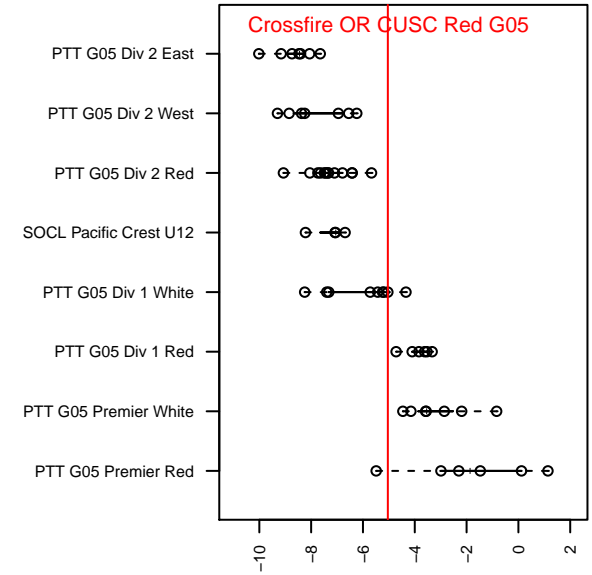

Crossfire OR CUSC Red G05

Crossfire Oregon
 Clackamas, OR
 G05 total strength=693
 attack=0.71 defense=0.68
 fall league = PTT G05 Div 1 White
 spr league = Spr OYS G05 Div 1 White
 notes= Hunt 2016

alt names used:
 CUSC 05G Red Hunt
 CUSC RED
 CUSC RED (OR)
 CUSC Red G05
 CUSC 05G Red Hunt
 CUSC 05G Red Hunt

**attack and defense variance (black dot)
relative to other teams
and top 10 in region**

**attack and defense rating
relative to others at age
and all opponents in last 13 months**

Performance relative to 13 month average